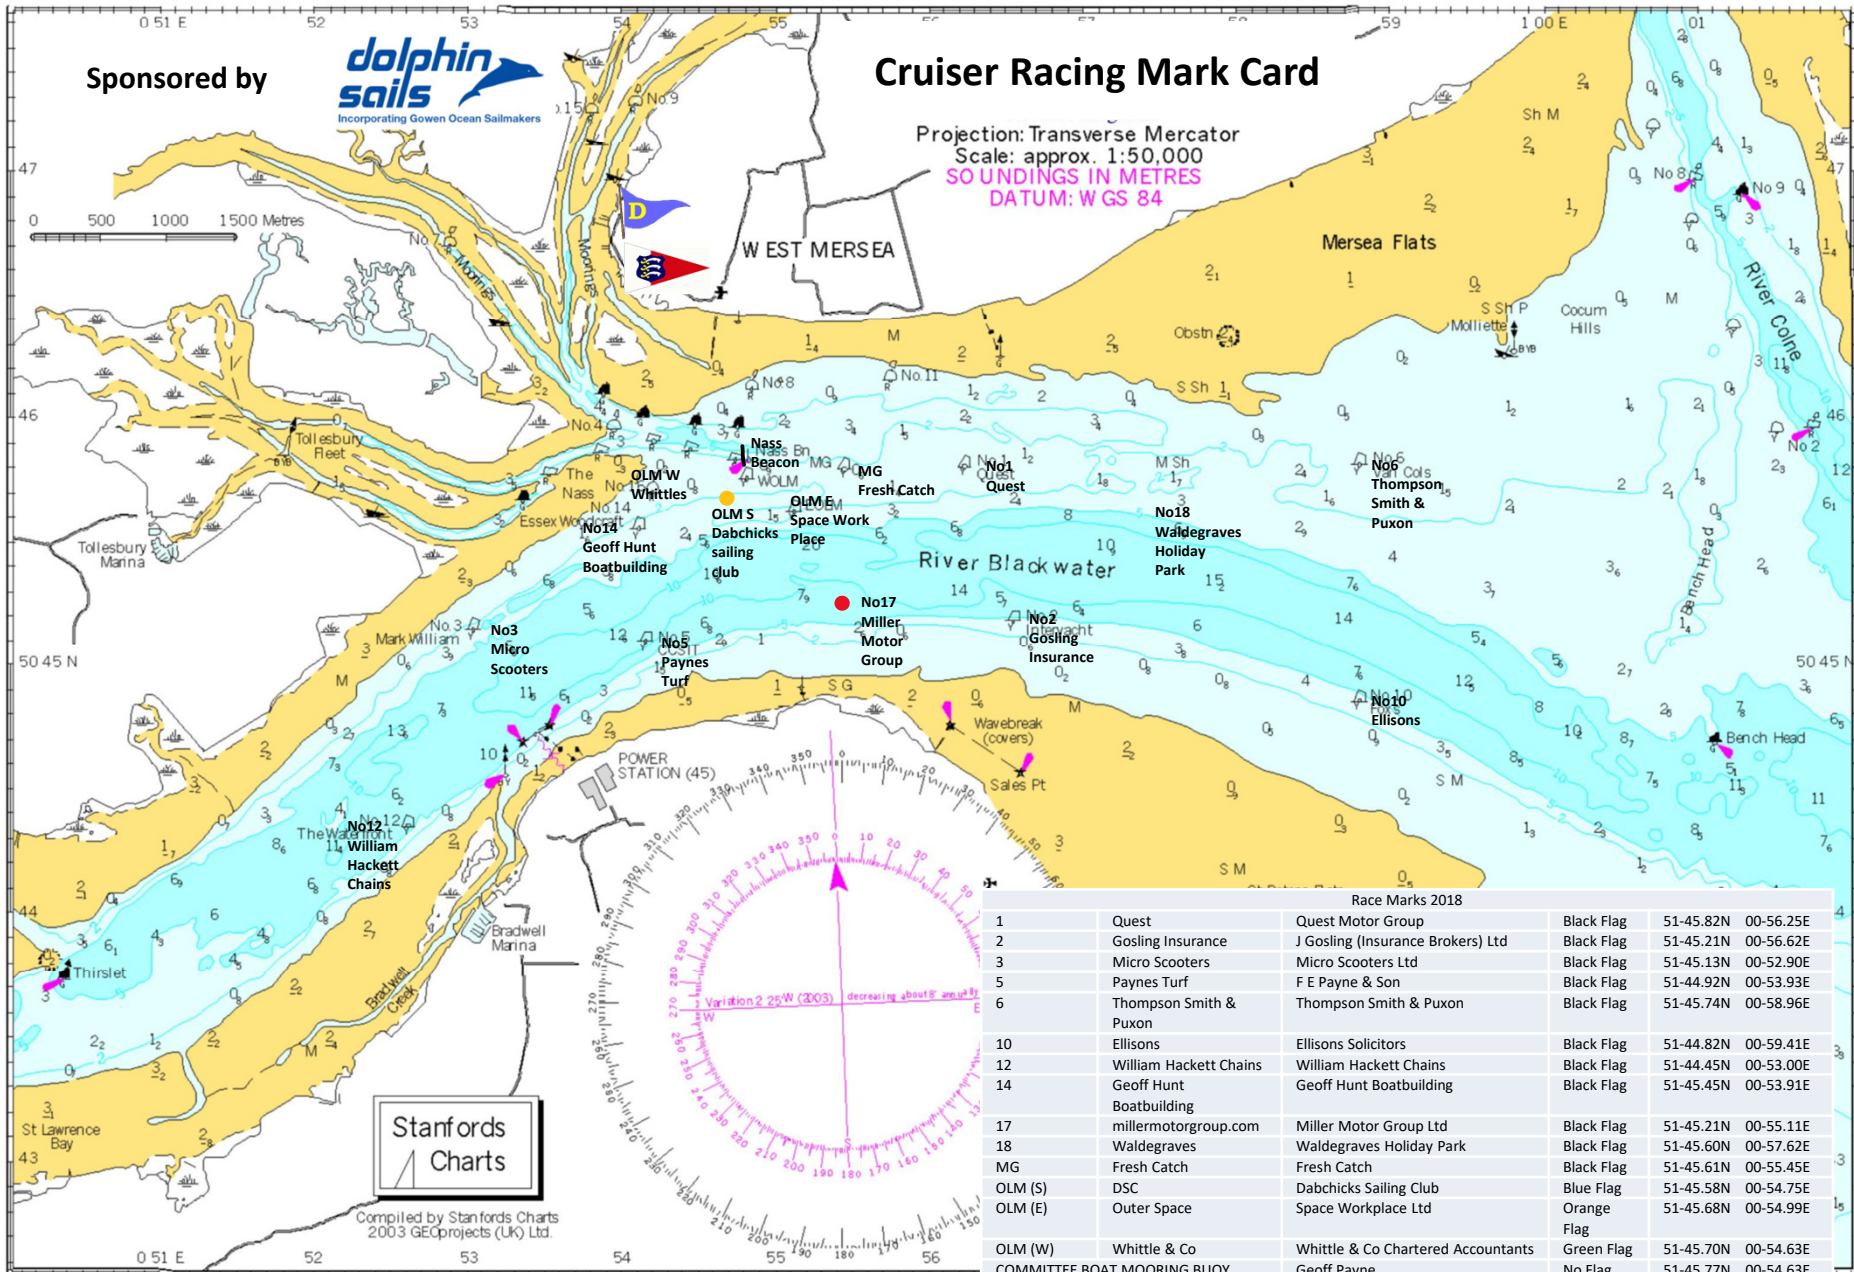

Sponsored by

Cruiser Racing Mark Card

Projection: Transverse Mercator
 Scale: approx. 1:50,000
 SOUNDINGS IN METRES
 DATUM: WGS 84

Race Marks 2018					
1	Quest	Quest Motor Group	Black Flag	51-45.82N	00-56.25E
2	Gosling Insurance	J Gosling (Insurance Brokers) Ltd	Black Flag	51-45.21N	00-56.62E
3	Micro Scooters	Micro Scooters Ltd	Black Flag	51-45.13N	00-52.90E
5	Paynes Turf	F E Payne & Son	Black Flag	51-44.92N	00-53.93E
6	Thompson Smith & Puxon	Thompson Smith & Puxon	Black Flag	51-45.74N	00-58.96E
10	Ellisons	Ellisons Solicitors	Black Flag	51-44.82N	00-59.41E
12	William Hackett Chains	William Hackett Chains	Black Flag	51-44.45N	00-53.00E
14	Geoff Hunt Boatbuilding	Geoff Hunt Boatbuilding	Black Flag	51-45.45N	00-53.91E
17	millermotorgroup.com	Miller Motor Group Ltd	Black Flag	51-45.21N	00-55.11E
18	Waldegraves	Waldegraves Holiday Park	Black Flag	51-45.60N	00-57.62E
MG	Fresh Catch	Fresh Catch	Black Flag	51-45.61N	00-55.45E
OLM (S)	DSC	Dabchicks Sailing Club	Blue Flag	51-45.58N	00-54.75E
OLM (E)	Outer Space	Space Workplace Ltd	Orange Flag	51-45.68N	00-54.99E
OLM (W)	Whittle & Co	Whittle & Co Chartered Accountants	Green Flag	51-45.70N	00-54.63E
COMMITTEE BOAT MOORING BUOY	Geoff Payne	Geoff Payne	No Flag	51-45.77N	00-54.63E

Stanfords
Charts

Compiled by Stanfords Charts
2003 GECprojects (UK) Ltd.