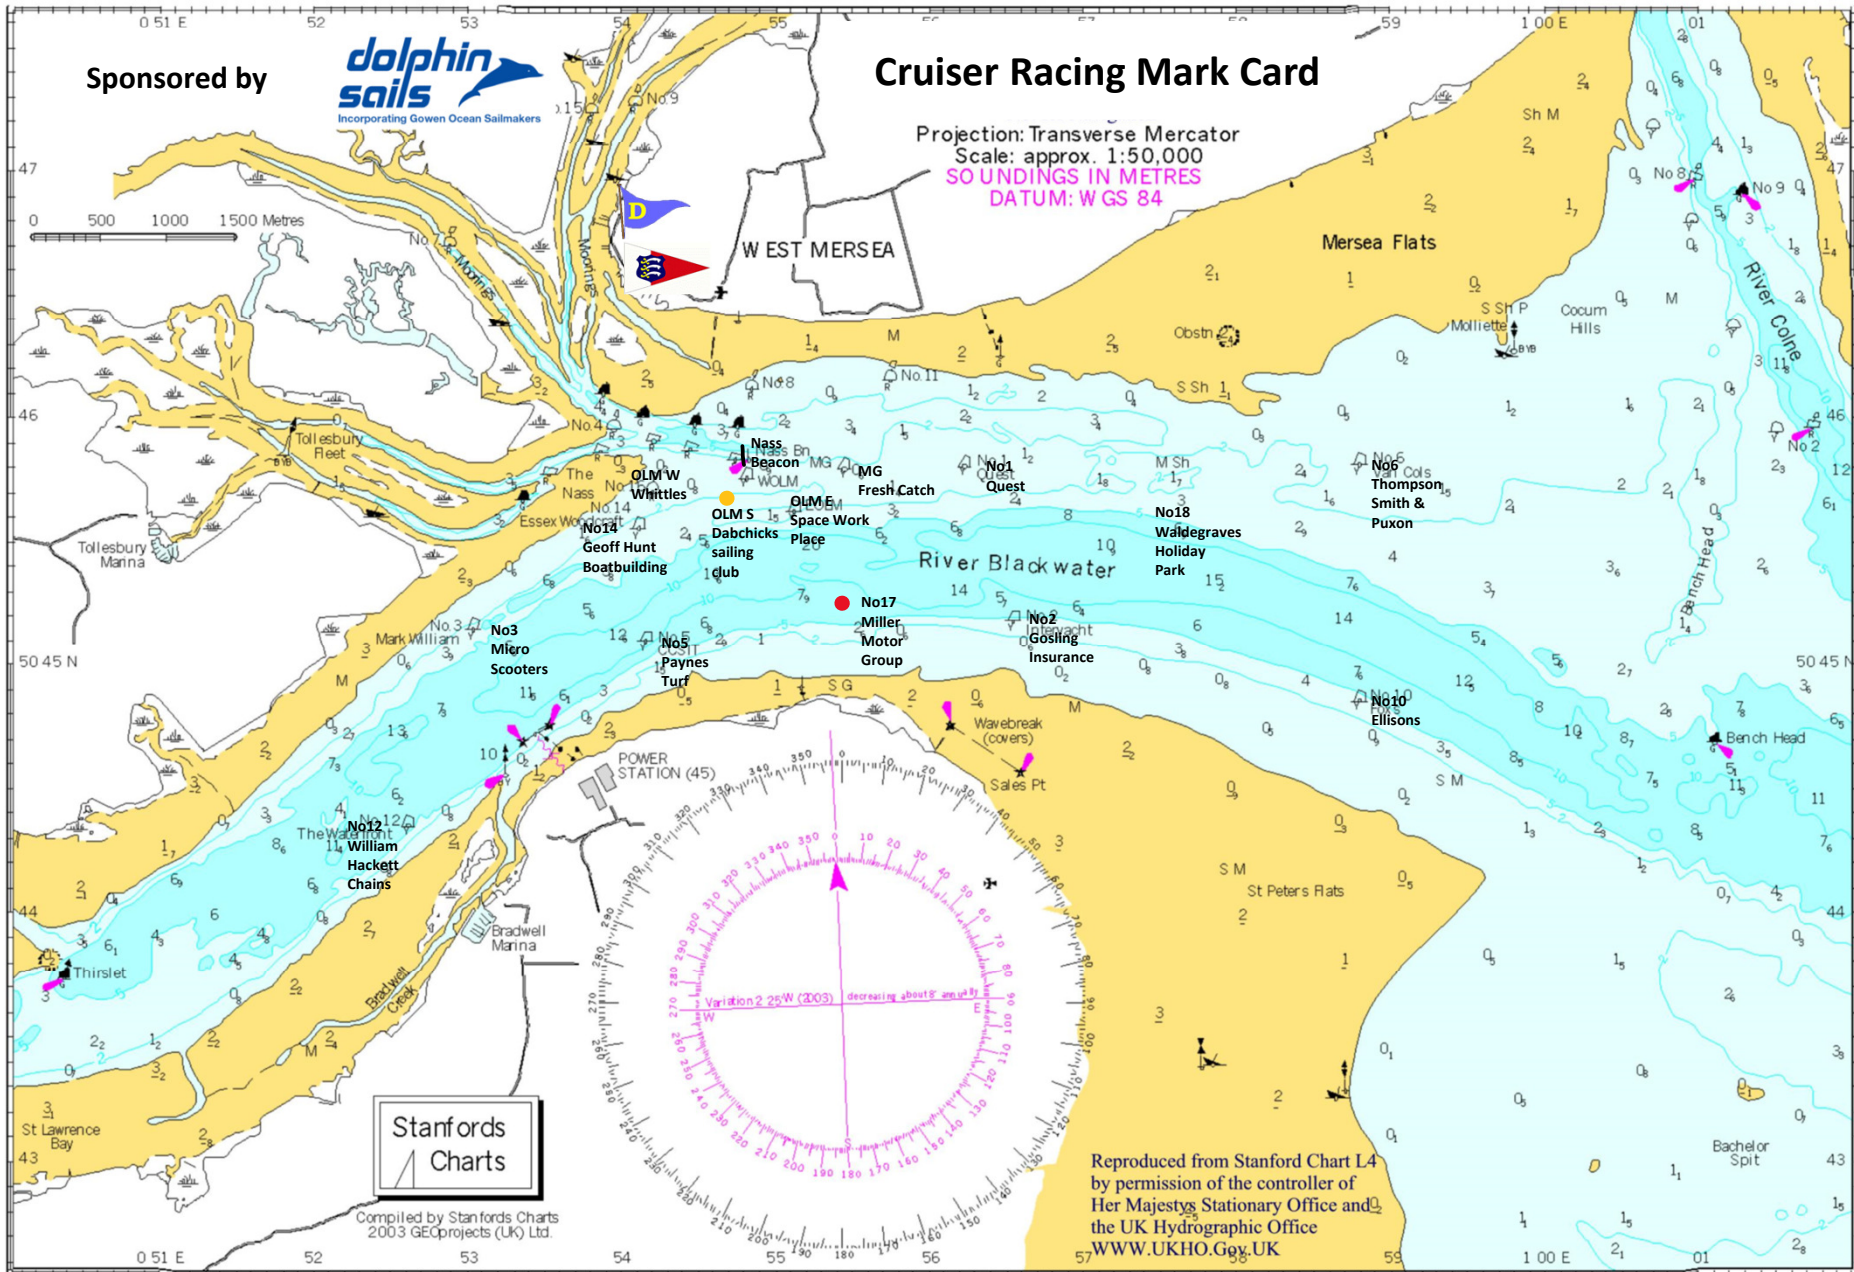

Sponsored by

Cruiser Racing Mark Card

Projection: Transverse Mercator
Scale: approx. 1:50,000
SO UNTINGS IN METRES
DATUM: W GS 84

Stanfords
Charts

Compiled by Stanfords Charts
2003 GECprojects (UK) Ltd.

Reproduced from Stanford Chart L4
by permission of the controller of
Her Majesty's Stationary Office and
the UK Hydrographic Office
WWW.UKHO.GOV.UK

Race Marks 2018

1	Quest	Quest Motor Group	Black Flag	51-45.82N	00-56.25E
2	Gosling Insurance	J Gosling (Insurance Brokers) Ltd	Black Flag	51-45.21N	00-56.62E
3	Micro Scooters	Micro Scooters Ltd	Black Flag	51-45.13N	00-52.90E
5	Paynes Turf	F E Payne & Son	Black Flag	51-44.92N	00-53.93E
6	Thompson Smith & Puxon	Thompson Smith & Puxon	Black Flag	51-45.74N	00-58.96E
10	Ellisons	Ellisons Solicitors	Black Flag	51-44.82N	00-59.41E
12	William Hackett Chains	William Hackett Chains	Black Flag	51-44.45N	00-53.00E
14	Geoff Hunt Boatbuilding	Geoff Hunt Boatbuilding	Black Flag	51-45.45N	00-53.91E
17	millermotorgroup.com	Miller Motor Group Ltd	Black Flag	51-45.21N	00-55.11E
18	Waldegraves	Waldegraves Holiday Park	Black Flag	51-45.60N	00-57.62E
MG	Fresh Catch	Fresh Catch	Black Flag	51-45.61N	00-55.45E
OLM (S)	DSC	Dabchicks Sailing Club	Blue Flag	51-45.58N	00-54.75E
OLM (E)	Outer Space	Space Workplace Ltd	Orange Flag	51-45.68N	00-54.99E
OLM (W)	Whittle & Co	Whittle & Co Chartered Accountants	Green Flag	51-45.70N	00-54.63E
COMMITTEE BOAT MOORING BUOY		Geoff Payne	No Flag	51-45.77N	00-54.63E