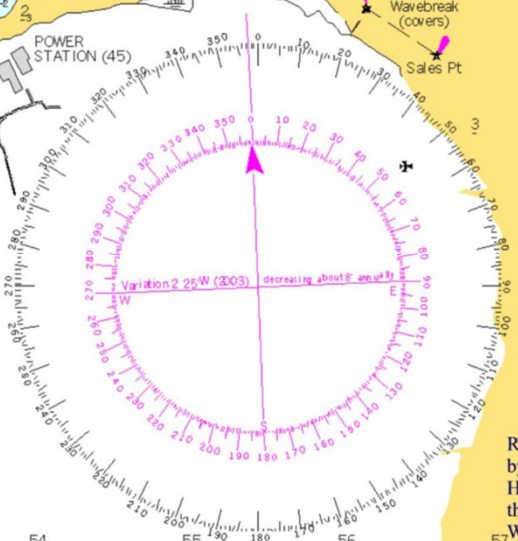

Sponsored by

Cruiser Racing Mark Card

Projection: Transverse Mercator
Scale: approx. 1:50,000
SO UNTINGS IN METRES
DATUM: W GS 84

Stanfords
Charts

Compiled by Stanfords Charts
2003 GECprojects (UK) Ltd.

Reproduced from Stanford Chart L4
by permission of the controller of
Her Majesty's Stationary Office and
the UK Hydrographic Office
WWW.UKHO.GOV.UK

Race Marks 2018

1	Quest	Quest Motor Group	Black Flag	51-45.82N	00-56.25E
2	Gosling Insurance	J Gosling (Insurance Brokers) Ltd	Black Flag	51-45.21N	00-56.62E
3	Micro Scooters	Micro Scooters Ltd	Black Flag	51-45.13N	00-52.90E
5	Paynes Turf	F E Payne & Son	Black Flag	51-44.92N	00-53.93E
6	Thompson Smith & Puxon	Thompson Smith & Puxon	Black Flag	51-45.74N	00-58.96E
10	Ellisons	Ellisons Solicitors	Black Flag	51-44.82N	00-59.41E
12	William Hackett Chains	William Hackett Chains	Black Flag	51-44.45N	00-53.00E
14	Geoff Hunt Boatbuilding	Geoff Hunt Boatbuilding	Black Flag	51-45.45N	00-53.91E
17	millermotorgroup.com	Miller Motor Group Ltd	Black Flag	51-45.21N	00-55.11E
18	Waldegraves	Waldegraves Holiday Park	Black Flag	51-45.60N	00-57.62E
MG	Fresh Catch	Fresh Catch	Black Flag	51-45.61N	00-55.45E
OLM (S)	DSC	Dabchicks Sailing Club	Blue Flag	51-45.58N	00-54.75E
OLM (E)	Outer Space	Space Workplace Ltd	Orange Flag	51-45.68N	00-54.99E
OLM (W)	Whittle & Co	Whittle & Co Chartered Accountants	Green Flag	51-45.70N	00-54.63E
COMMITTEE BOAT MOORING BUOY		Geoff Payne	No Flag	51-45.77N	00-54.63E